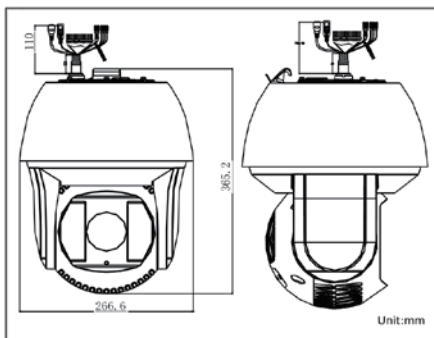

Dimensions

Accessories

Available models

DS-2DF8223I-AEL, High-PoE / 24VAC, outdoor
 DS-2DF8223I-AELW, Wiper, High-PoE / 24VAC, outdoor

DS-2DF8223I-AEL	
Camera Module	
Image Sensor	1/1.9" Progressive Scan CMOS
Min. Illumination	F1.5, 1/1 sec, 50 IRE, AGC On: Color: 0.002 lux, B/W : 0.0002 lux, 0 lux with IR F1.5, 1/30 sec, 50 IRE, AGC On: Color: 0.02 lux, B/W : 0.002 lux, 0 lux with IR
Max. Image Resolution	1920×1080
Focal Length	5.9-135.7mm, 23x
Digital Zoom	16X
Zoom Speed	Approx. 4.4s(Optical Wide-Tele)
Angle of View	59.8-3.0 degree (Wide-Tele)
Min. Working Distance	10-1500mm(Wide-Tele)
Aperture Range	F1.5~F3.4
Focus Mode	Auto / Semiautomatic / Manual
WDR	120dB
S / N Ratio	≥ 55dB
Shutter Time	50Hz: 1~1/30,000s; 60Hz: 1~1/30,000s
AGC	Auto / Manual
White Balance	Auto / Manual /ATW/Indoor/Outdoor/Daylight lamp/Sodium lamp
Day & Night	IR Cut Filter
Privacy Mask	24 privacy masks programmable; optional multiple colors and mosaics
Enhancement	3D DNR, EIS, Defog, HLC/BLC, SVC
Pan and Tilt	
Range	Pan:360° endless; Tilt: -20°~90°(Auto Flip)
Speed	Pan Manual Speed: 0.1°~160°/s, Pan Preset Speed: 240°/s Tilt Manual Speed: 0.1°~120°/s, Tilt Preset Speed: 200°/s
Number of Preset	300
Patrol	8 patrols, up to 32 presets per patrol
Pattern	4 patterns, with the recording time not less than 10 minutes per pattern
Park Action	Preset / Patrol / Pattern / Auto scan / Tilt scan / Random scan / Frame scan / Panorama scan
Scheduled Task	Preset / Patrol / Pattern / Auto scan / Tilt scan / Random scan / Frame scan / Panorama scan/Dome reboot/Dome adjust/Aux output
Smart Features	
Smart tracking	Manual/ Panorama/ Intrusion trigger/ Line crossing trigger/ Region entrance trigger/ Region exiting trigger
Smart detection	Face detection, intrusion detection, line crossing detection, audio exception detection
ROI encoding	Support 24 areas with adjustable levels
Infrared	
IR Distance	Up to 200m
IR Intensity	Automatically adjusted, depending on the zoom ratio
Alarm	
Alarm I/O	7/2
Alarm Trigger	Face detection, Intrusion detection, Line crossing detection, Region entrance, Region exiting, Audio exception detection, Motion detection, Audio Exception Detection, Dynamic analysis, Tampering alarm, Network disconnect, IP address conflict, Storage exception
Alarm Action	Preset, Patrol, Pattern, Micro SD/SDHC card recording, Relay output, Notification on Client
Input/Output	
Monitor Output	1.0V[p-p] / 75Ω, NTSC (or PAL) composite, BNC
Audio Input	1 Mic in/Line in interface, line input: 2-2.4V[p-p]; output impedance: 1KΩ, ±10%
Audio Output	1 Audio output interface, line level, impedance: 600Ω
Network	
Ethernet	10Base-T / 100Base-TX, RJ45 connector
Main Stream	50Hz: 25fps(1920×1080, 1280×960, 1280×720); 60Hz: 30fps(1920×1080, 1280×960, 1280×720)
Sub Stream	50Hz: 25fps(704×576, 352×288, 176×144); 60Hz: 30fps(704×480, 352×240, 176×120)
Third Stream	50Hz: 25fps(1920×1080, 1280×960, 1280×720, 704×576, 352×288, 176×144) 60Hz: 30fps(1920×1080, 1280×960, 1280×720, 704×480, 352×240, 176×120)
Image Compression	H.264/MJPEG/MPEG4, H.264 encoding with Baseline/Main/High profile
Audio Compression	G.711ulaw/G.711alaw/G.726/MP2L2/G.722
Protocols	IPv4/IPv6, HTTP, HTTPS, 802.1X, QoS, FTP, SMTP, UPnP, SNMP, DNS, DDNS, NTP, RTSP, RTP, TCP, UDP, IGMP, ICMP, DHCP, PPPoE
Simultaneous Live View	Up to 20 users
Mini SD Memory Card	Support up to 64GB Micro SD/SDHC/SDXC card. Support Edge recording
User/Host Level	Up to 32 users, 3 Levels: Administrator, Operator and User
Security Measures	User authentication (ID and PW); Host authentication (MAC address); IP address filtering
System Integration	
Application programming	Open-ended API, support Onvif, PSIA, CGI and Genetec
Web Browser	IE 7+, Chrome 18+, Firefox 5.0+, Safari 5.02+, support multi-language
RS-485 Protocols	HIKVISION, Pelco-P, Pelco-D, self-adaptive
Power	Hi-PoE&24 VAC, Max.60W
Working Temperature	-40°C - 65°C (-40°F - 149°F)
Humidity	90% or less
Protection Level	IP66, IK10, TVS 6,000V lightning protection, surge protection and voltage transient protection
Certification	FCC, CE, UL, RoHS, IEC/EN 61000, IEC/EN 55022, IEC/EN 55024, IEC/EN60950-1
Dimensions	Φ266.6(mm)×365.2(mm)
Weight (approx.)	8kg (approx.)
Mount Option	Long-arm wall mount: DS-1602ZJ; Corner mount: DS-1602ZJ-corner; Pole Mount: DS-1602ZJ-pole; Power box mount: DS-1602ZJ-box; Swan-neck mount: DS-1619ZJ