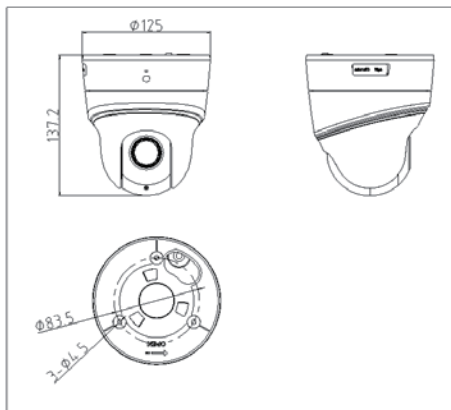

Dimensions

Accessories

Available models

DS-2DE2103I-DE3/W, 12VDC/PoE(802.3af), built-in WiFi, indoor
DS-2DE2202I-DE3/W, 12VDC/PoE(802.3af), built-in WiFi, indoor